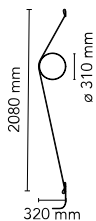

Wirering White

by Formafantasma , 2018

Indirect light wall lighting device with body in calendered, extruded aluminium with galvanised or varnished finish. The special tangent cable, in coloured rubber, provides the power. The cable is fixed to the wall with ABS joints in the same finish as the ring. Dimming via switch pedal on the cable. Power supply on adapter with interchangeable plugs. Useful cable length is 2.5 metres.

Mounting	Wall
Environment	Indoor
Weight	(ring 0,235kg + cable 0,710kg) = 0,945 Kg
Light sources available	180 x LED 16W 2700K 712lm CRI90 [i] Dimmable
Emergency	Without
Switching	no
Dimmer	Included
Power	16W
Battery	No
Supply included	Yes

Cord Length	2,5m mm
Materials	Aluminum

Colors	<ul style="list-style-type: none"> ○ F9512009 - White Cable/White Ring ● F9512044 - White Cable/Gold Ring ● F9512020 - White Cable/Grey Ring ● F9512034 - White Cable/Pink Ring ● F9512030 - White Cable/Black Ring
---------------	--