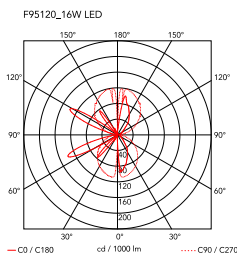

Wirering White

by Formafantasma , 2018

Indirect light wall lighting device with body in calendered, extruded aluminium with galvanised or varnished finish. The special tangent cable, in coloured rubber, provides the power. The cable is fixed to the wall with ABS joints in the same finish as the ring. Dimming via switch pedal on the cable. Power supply on adapter with interchangeable plugs. Useful cable length is 2.5 metres.

Mounting	Wall
Environment	Indoor
Weight	(ring 0,235kg + cable 0,710kg) = 0,945 Kg
Light sources available	180 x LED 16W 2700K 712lm CRI90 [i] Dimmable
Emergency	Without
Switching	no
Dimmer	Included
Power	16W
Battery	No
Supply included	Yes

Cord Length	2,5m mm
Materials	Aluminum

Colors	<ul style="list-style-type: none"> ○ F9512009 - White Cable/White Ring ● F9512044 - White Cable/Gold Ring ● F9512020 - White Cable/Grey Ring ● F9512034 - White Cable/Pink Ring ● F9512030 - White Cable/Black Ring
---------------	--